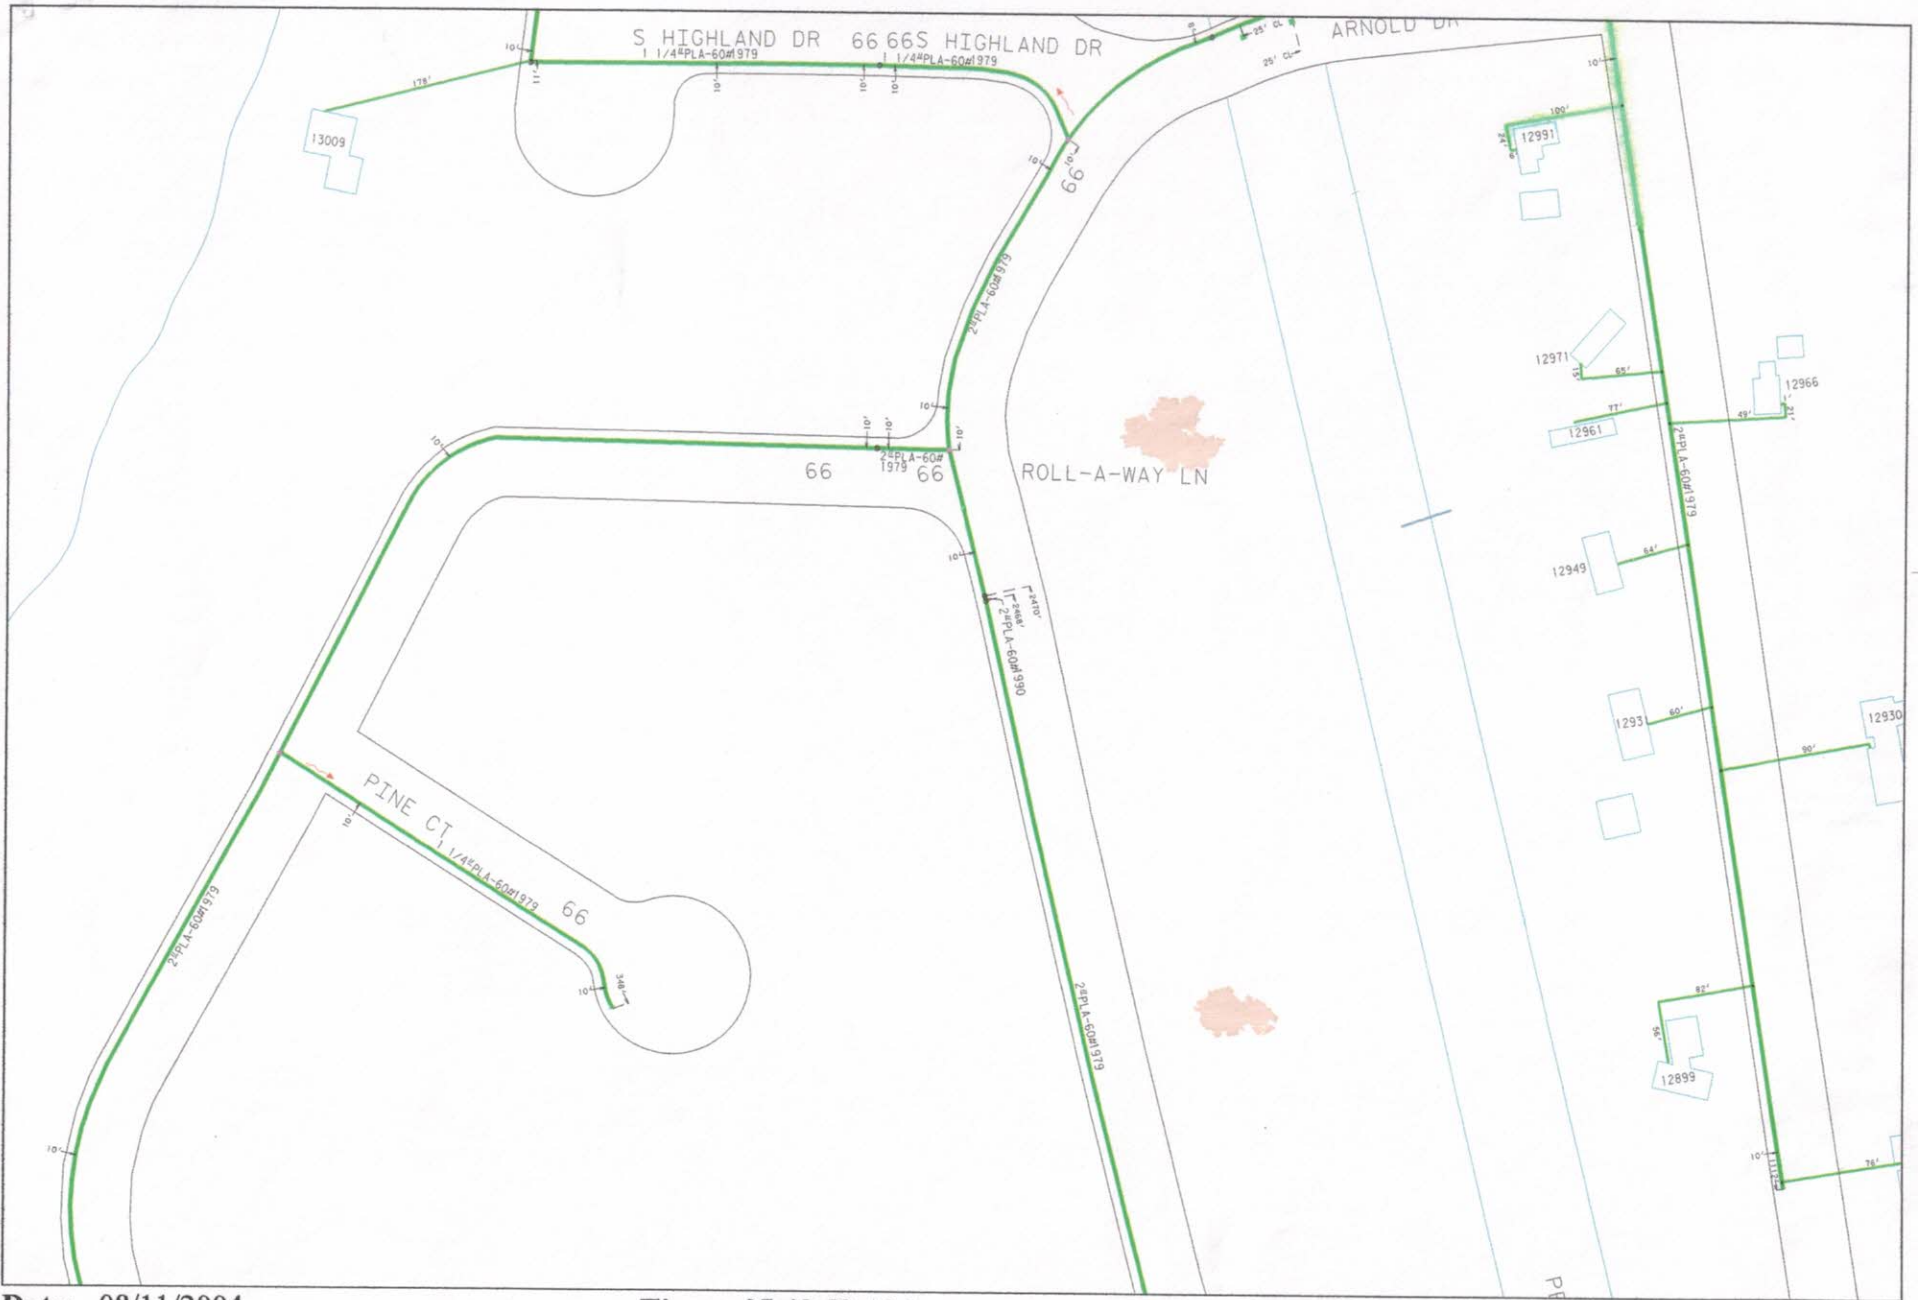

**Date:** 08/11/2004

**Packet:** dconngr

**Notes:** MARS Field View

**Field View**

**Time:** 07:40:43 AM

**Machine:** BRFLD-01

**Scale:** 1 Inch = 980.6 ft

**User:** missdig

*Mary J Miller*  
888-573-~~3203~~  
32082

**Date:** 08/11/2004  
**Packet:** dconngr  
**Notes:** MARS Field View  
**Field View**

**Time:** 07:43:52 AM  
**Machine:** BRFLD-01

**Scale:** 1 Inch = 179.3 ft  
**User:** missdig

**Date:** 08/11/2004

**Packet:** dconngr

**Notes:** MARS Field View

**Field View**

**Time:** 07:47:01 AM

**Machine:** BRFLD-01

**Scale:** 1 Inch = 230.6 ft

**User:** misssidg